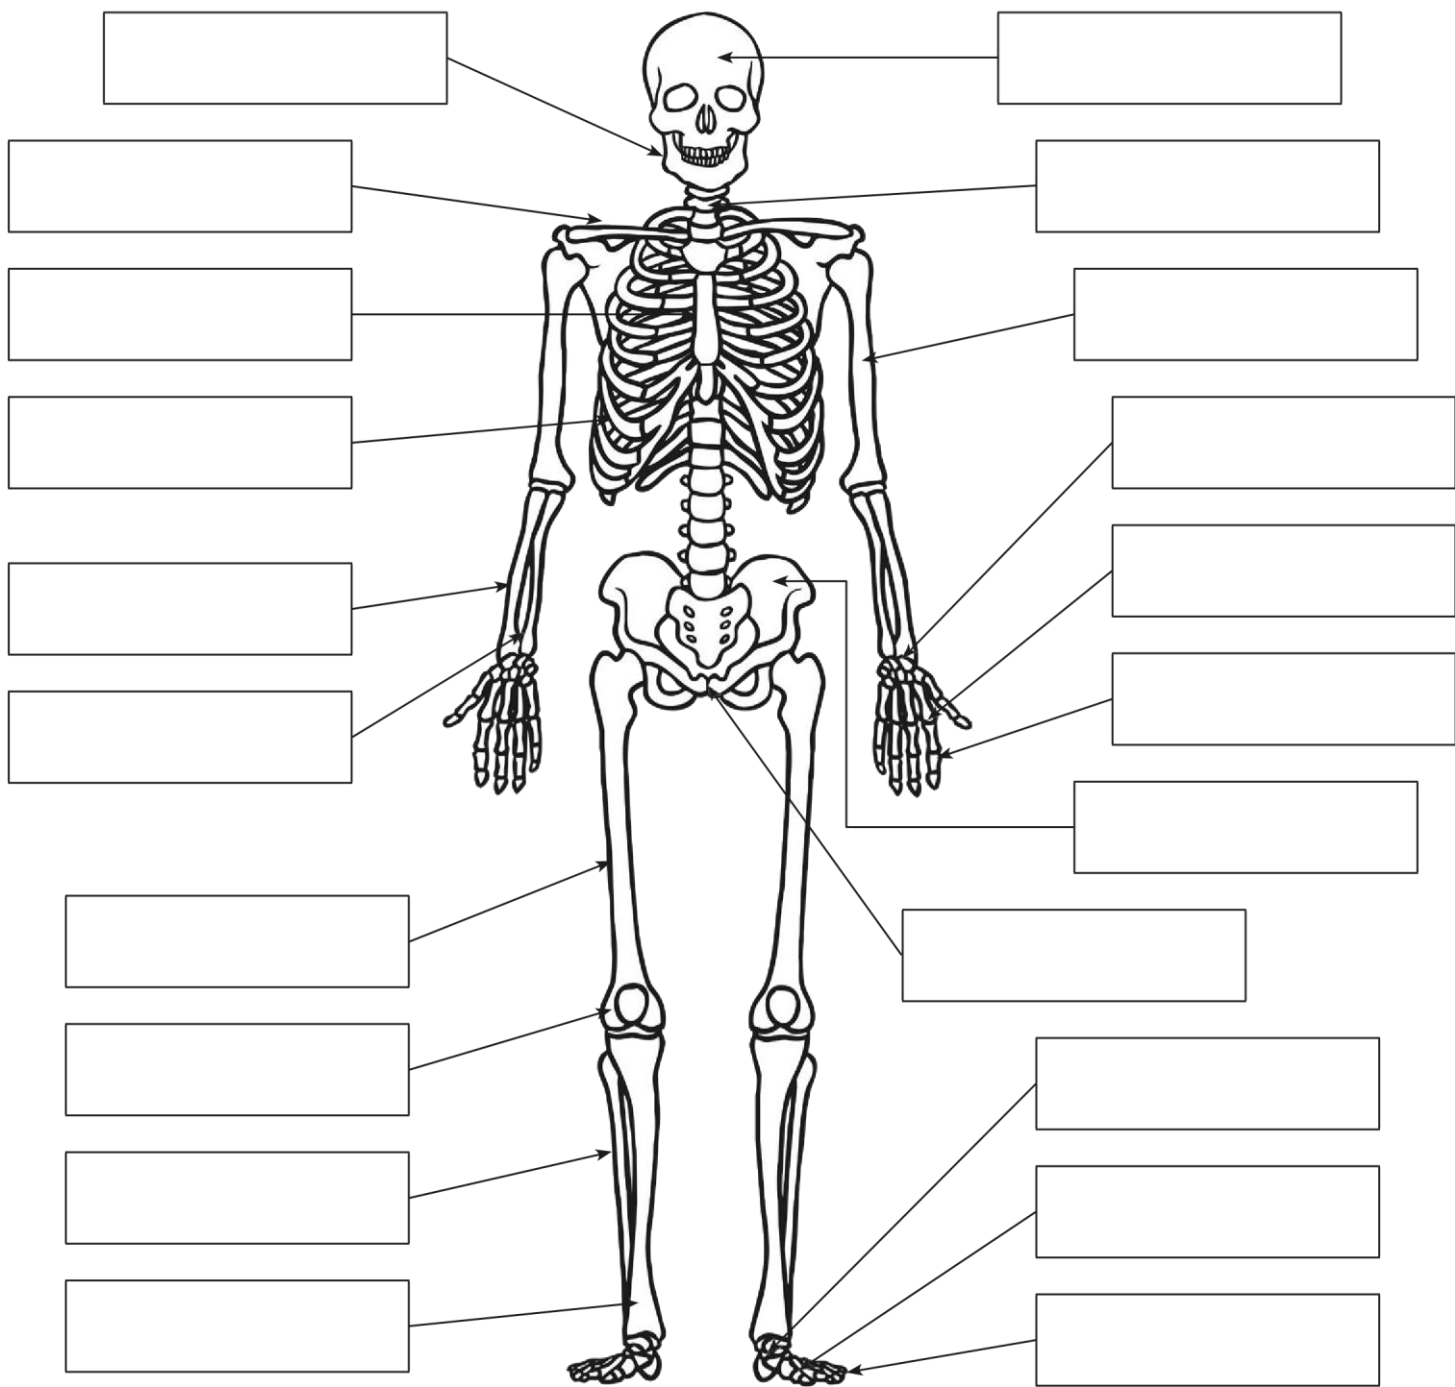

PUBLIC SCHOOL DARBHANGA
SESSION (2020-21)
CLASS-4
SCIENCE

HUMAN SKELETON CUT AND STICK

HUMAN SKELETON CUT AND STICK

mandible (jaw)	cranium (skull)	backbone
rib	femur	patella (kneecap)
fibula	metacarpals	tibia
ulna	metatarsals	coccyx
phalanges	tarsals	phalanges
humerus	pelvis	sternum
carpals	clavicle (collarbone)	radius

HUMAN SKELETON CUT AND STICK ANSWERS